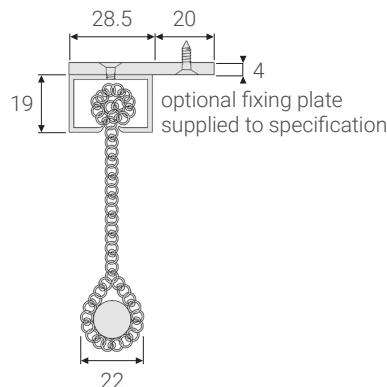

50% Fullness

100% Fullness

Alternative fullness options available

Stacking

DT1 Hand Drawn Curtain Track

DT1 Suspension Tubes

Stacking based on DT1 track / Alternative manual and motorised tracks available / Tracks available straight and curved

CP1 Coil Mesh Panel

Panel with Track and Weight Rod

DT1 Panel Track

Mesh Only

Supplied with horizontal coils only

Supplied with horizontal or vertical coils