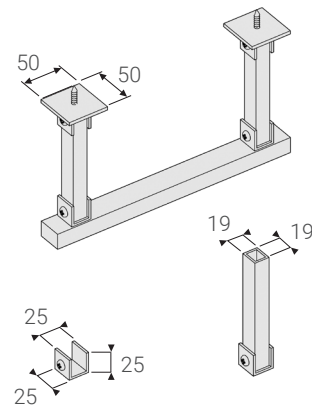

50% Fullness

100% Fullness

Alternative fullness options available

Stacking

DT1 Hand Drawn Curtain Track

DT1 Suspension Tubes

Stacking based on DT1 track / Alternative manual and motorised tracks available / Tracks available straight and curved

CP1 Coil Mesh Panel

Panel with Track and Weight Rod

DT1 Panel Track

Mesh Only

Supplied with horizontal coils only

Supplied with horizontal or vertical coils