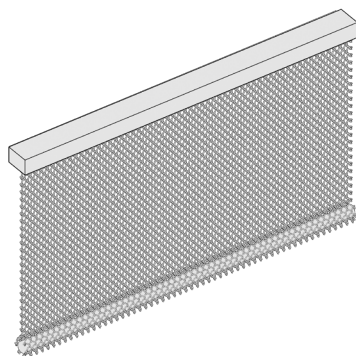

Coil Mesh

Coil Mesh woven wire is a stylish and flexible screening solution. Translucency, texture and light reflection make this beautifully intricate mesh ideal for dividing spaces, decorating walls and columns, window treatments, decorative panels and ceiling features. Available as curtains or panels and suitable for static and sliding applications.

● Silver
Aluminium PG1

● Stainless Steel
Steel PG3

● Striped
Aluminium PG1

○ White
Aluminium PG1

PG - Price Group

Coil Mesh

CC1 Coil Mesh Curtain

25% Fullness

50% Fullness

100% Fullness

Alternative fullness options available

Stacking

DT1 Hand Drawn Curtain Track

DT1 Suspension Tubes

Stacking based on DT1 track / Alternative manual and motorised tracks available / Tracks available straight and curved

CP1 Coil Mesh Panel

Panel with Track and Weight Rod

DT1 Panel Track

Mesh Only

Supplied with horizontal coils only

Supplied with horizontal or vertical coils