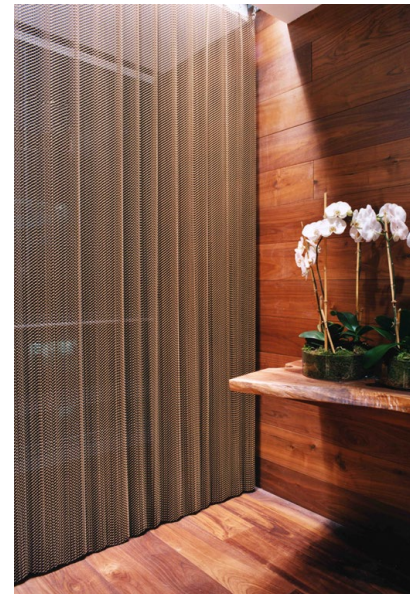

Coil Mesh

Coil Mesh woven wire is a stylish and flexible screening solution. Translucency, texture and light reflection make this beautifully intricate mesh ideal for dividing spaces, decorating walls and columns, window treatments, decorative panels and ceiling features. Available as curtains or panels and suitable for static and sliding applications.