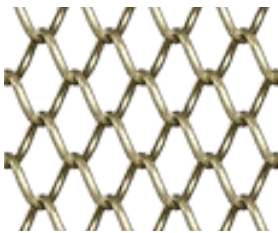

Coil Mesh

Coil Mesh woven wire is a stylish and flexible screening solution. Translucency, texture and light reflection make this beautifully intricate mesh ideal for dividing spaces, decorating walls and columns, window treatments, decorative panels and ceiling features. Available as curtains or panels and suitable for static and sliding applications.

Coil Mesh - Finishes

● Antique Silver
Aluminium PG1

● Antique Steel
Aluminium PG1

● Bright Pearl
Aluminium PG1

● Champagne
Aluminium PG1

● Copper
Aluminium PG1

● Custom Colour
Aluminium PG1

● Dark Bronze
Aluminium PG1

● Fire
Aluminium PG1

● Gradient
Aluminium PG1

● Gun Metal
Aluminium PG1

● Lacquered Brass
Brass PG2

● Light Bronze
Aluminium PG1

● Light Driftwood
Aluminium PG1

● Pale Gold
Aluminium PG1

● Pewter
Aluminium PG1

● Silver
Aluminium PG1

● Stainless Steel
Steel PG3

● Striped
Aluminium PG1

○ White
Aluminium PG1

PG - Price Group

Coil Mesh

CC1 Coil Mesh Curtain

25% Fullness