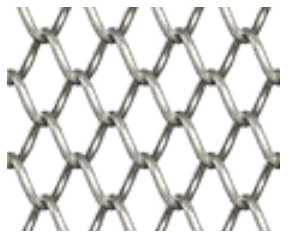

Coil Mesh

Coil Mesh woven wire is a stylish and flexible screening solution. Translucency, texture and light reflection make this beautifully intricate mesh ideal for dividing spaces, decorating walls and columns, window treatments, decorative panels and ceiling features. Available as curtains or panels and suitable for static and sliding applications.

Coil Mesh - Finishes

● Antique Silver
Aluminium PG1

● Antique Steel
Aluminium PG1

● Bright Pearl
Aluminium PG1

● Champagne
Aluminium PG1

● Copper
Aluminium PG1

● Custom Colour
Aluminium PG1

● Dark Bronze
Aluminium PG1

● Fire
Aluminium PG1

● Gradient
Aluminium PG1

● Gun Metal
Aluminium PG1

● Lacquered Brass
Brass PG2

● Light Bronze
Aluminium PG1

● Light Driftwood
Aluminium PG1

● Pale Gold
Aluminium PG1

● Pewter
Aluminium PG1

● Silver
Aluminium PG1

● Stainless Steel
Steel PG3

● Striped
Aluminium PG1

○ White
Aluminium PG1

PG - Price Group

Coil Mesh

CC1 Coil Mesh Curtain

25% Fullness