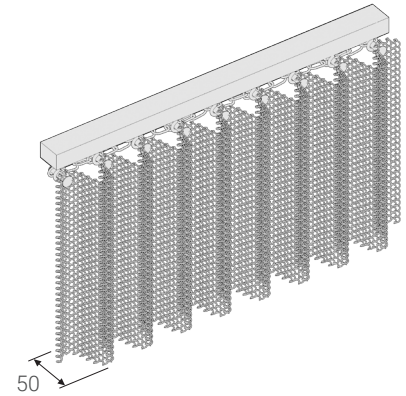

● Silver
Aluminium PG1

● Stainless Steel
Steel PG3

● Striped
Aluminium PG1

○ White
Aluminium PG1

PG - Price Group

Coil Mesh

CC1 Coil Mesh Curtain

25% Fullness

50% Fullness

100% Fullness

Alternative fullness options available

Stacking

DT1 Hand Drawn Curtain Track

DT1 Suspension Tubes

Stacking based on DT1 track / Alternative manual and motorised tracks available / Tracks available straight and curved