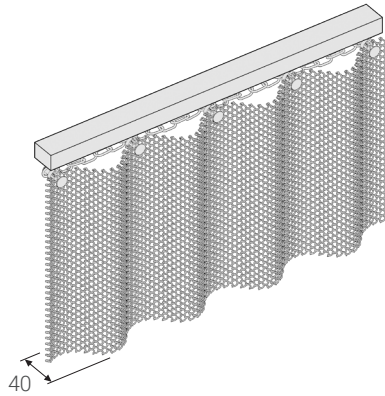

Coil Mesh

Coil Mesh woven wire is a stylish and flexible screening solution. Translucency, texture and light reflection make this beautifully intricate mesh ideal for dividing spaces, decorating walls and columns, window treatments, decorative panels and ceiling features. Available as curtains or panels and suitable for static and sliding applications.

● Silver
Aluminium PG1

● Stainless Steel
Steel PG3

● Striped
Aluminium PG1

○ White
Aluminium PG1

PG - Price Group

Coil Mesh

CC1 Coil Mesh Curtain

25% Fullness

50% Fullness

100% Fullness

Alternative fullness options available

Stacking

DT1 Hand Drawn Curtain Track

DT1 Suspension Tubes

Stacking based on DT1 track / Alternative manual and motorised tracks available / Tracks available straight and curved