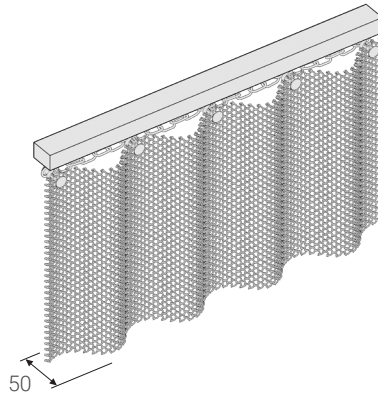

Coil Mesh

Coil Mesh woven wire is a stylish and flexible screening solution. Translucency, texture and light reflection make this beautifully intricate mesh ideal for dividing spaces, decorating walls and columns, window treatments, decorative panels and ceiling features. Available as curtains or panels and suitable for static and sliding applications.

● Silver
Aluminium PG1

● Stainless Steel
Steel PG3

● Striped
Aluminium PG1

○ White
Aluminium PG1

PG - Price Group

Coil Mesh

CC1 Coil Mesh Curtain

25% Fullness

50% Fullness

100% Fullness

Alternative fullness options available

Stacking

DT1 Hand Drawn Curtain Track

DT1 Suspension Tubes

Stacking based on DT1 track / Alternative manual and motorised tracks available / Tracks available straight and curved