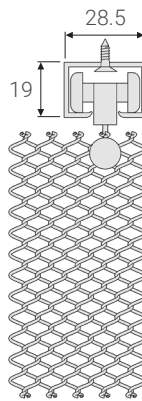

50% Fullness

100% Fullness

Alternative fullness options available

Stacking

DT1 Hand Drawn Curtain Track

DT1 Suspension Tubes

Stacking based on DT1 track / Alternative manual and motorised tracks available / Tracks available straight and curved

CP1 Coil Mesh Panel

Panel with Track and Weight Rod

DT1 Panel Track

Mesh Only

Supplied with horizontal coils only

Supplied with horizontal or vertical coils