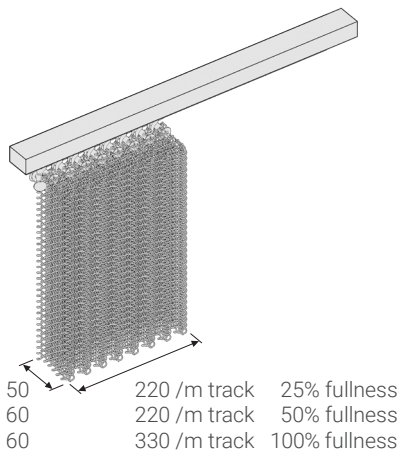

Coil Mesh

Coil Mesh woven wire is a stylish and flexible screening solution. Translucency, texture and light reflection make this beautifully intricate mesh ideal for dividing spaces, decorating walls and columns, window treatments, decorative panels and ceiling features. Available as curtains or panels and suitable for static and sliding applications.

50% Fullness

100% Fullness

Alternative fullness options available

Stacking

DT1 Hand Drawn Curtain Track

DT1 Suspension Tubes

Stacking based on DT1 track / Alternative manual and motorised tracks available / Tracks available straight and curved

CP1 Coil Mesh Panel

Panel with Track and Weight Rod

DT1 Panel Track

Mesh Only

Supplied with horizontal coils only

Supplied with horizontal or vertical coils