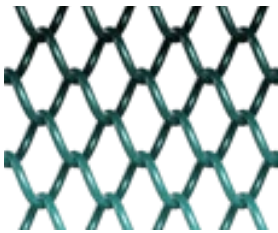

Coil Mesh

Coil Mesh woven wire is a stylish and flexible screening solution. Translucency, texture and light reflection make this beautifully intricate mesh ideal for dividing spaces, decorating walls and columns, window treatments, decorative panels and ceiling features. Available as curtains or panels and suitable for static and sliding applications.

Coil Mesh - Finishes

● Antique Silver
Aluminium PG1

● Antique Steel
Aluminium PG1

● Bright Pearl
Aluminium PG1

● Champagne
Aluminium PG1

● Copper
Aluminium PG1

● Custom Colour
Aluminium PG1

● Dark Bronze
Aluminium PG1

● Fire
Aluminium PG1

● Gradient
Aluminium PG1

● Gun Metal
Aluminium PG1

● Lacquered Brass
Brass PG2

● Light Bronze
Aluminium PG1

● Light Driftwood
Aluminium PG1

● Pale Gold
Aluminium PG1

● Pewter
Aluminium PG1

● Silver
Aluminium PG1

● Stainless Steel
Steel PG3

● Striped
Aluminium PG1

○ White
Aluminium PG1

PG - Price Group

Coil Mesh

CC1 Coil Mesh Curtain

25% Fullness