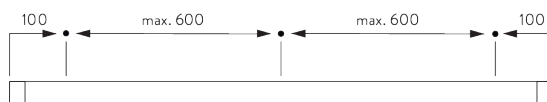

FITTING

A. FITTING INFORMATION

Fixing points

For detailed fitting information, visit the [Silent Gliss website](#).