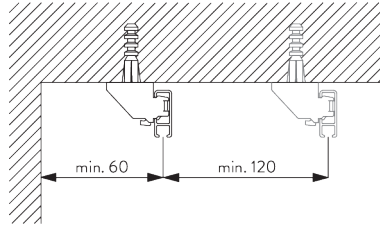

B. HOW TO MEASURE

A: System width
B: System height
C: Distance between floor and fabric

C. SPECIFICATION TEXT

Silent Gliss SG 1080 Hand Operated Curtain Track System. Comprises aluminium profile SG1080 supplied made to measure in silver anodised or powder coated white / matt white / anodic grey / antique bronze / charcoal with gliders SG 3533 at 14/m and 2 end covers SG 3667/ end stops SG 3016 per length. Top fixed with brackets SG 3603 at max. 600mm centres / wall fix with universal brackets SG 3630 / SG 3655 / SG 3660/ SG Smart Fix at max. 600mm centres.

FITTING

A. FITTING INFORMATION

Fixing points

For detailed fitting information, visit the [Silent Gliss website](#).

B. CEILING FITTING

Bracket SG 3603

SG 3603
Bracket

C. WALL FITTING

Smart Fix

Smart Fix SG 11200 - SG 11205 and bracket SG 3603:
Screw SG 10492 (M4x8) needed.

Square Smart Fix SG 11210 - SG 11215 and bracket SG 3603:
Screw SG 10492 (M4x8) needed.

Universal Smart Fix SG 11154 - SG 11156 and bracket SG 3603:
Screw SG 10277 (M4x12) needed.