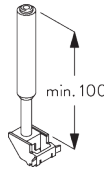

SG 3655
Bracket 50 mm

SG 3660
Bracket 65 mm

D. SUSPENDED FITTING

Hanger SG 3639 /
wall support SG 3602

SG 3602

Wall support

SG 3639

Hanger