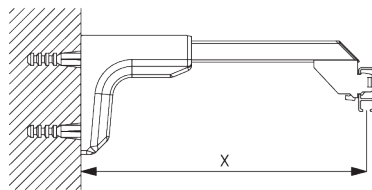

B. HOW TO MEASURE

A: System width
B: System height
C: Distance between floor and fabric

C. SPECIFICATION TEXT

Silent Gliss SG 1080 Hand Operated Curtain Track System. Comprises aluminium profile SG1080 supplied made to measure in silver anodised or powder coated white / matt white / anodic grey / antique bronze / charcoal with gliders SG 3533 at 14/m and 2 end covers SG 3667/ end stops SG 3016 per length. Top fixed with brackets SG 3603 at max. 600mm centres / wall fix with universal brackets SG 3630 / SG 3655 / SG 3660/ SG Smart Fix at max. 600mm centres.

FITTING

A. FITTING INFORMATION

Fixing points

For detailed fitting information, visit the [Silent Gliss website](#).

B. CEILING FITTING

Bracket SG 3603

SG 3603
Bracket

C. WALL FITTING

Smart Fix

Smart Fix SG 11200 - SG 11205 and bracket SG 3603:
Screw SG 10492 (M4x8) needed.

Square Smart Fix SG 11210 - SG 11215 and bracket SG 3603:
Screw SG 10492 (M4x8) needed.

Universal Smart Fix SG 11154 - SG 11156 and bracket SG 3603:
Screw SG 10277 (M4x12) needed.