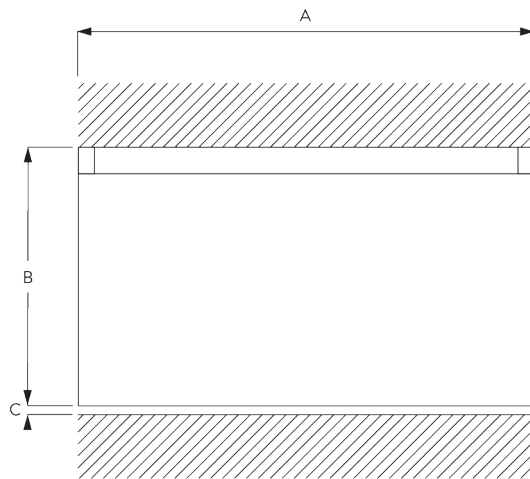

SG 1080

PRODUCT INFORMATION

- **Operation:** hand
- **Range:** S
- **Fitting:** ceiling, wall, suspended
- **Colours:** white RAL 9016; special colours or anodised aluminum possible
- **Fabrics:** refer to Silent Gliss fabric collection

Features:

- Bendable

SYSTEM SPECIFICATIONS

A. PROFILE

Profile and bending information

SG 1080p

Profile

Radius:
✓ 6 cm, 10 cm, >30 cm

B. HOW TO MEASURE

A: System width
B: System height
C: Distance between floor and fabric

C. SPECIFICATION TEXT

Silent Gliss SG 1080 Hand Operated Curtain Track System. Comprises aluminium profile SG1080 supplied made to measure in silver anodised or powder coated white / matt white / anodic grey / antique bronze / charcoal with gliders SG 3533 at 14/m and 2 end covers SG 3667/ end stops SG 3016 per length. Top fixed with brackets SG 3603 at max. 600mm centres / wall fix with universal brackets SG 3630 / SG 3655 / SG 3660/ SG Smart Fix at max. 600mm centres.