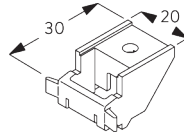

FITTING

A. FITTING INFORMATION

Fixing points

For detailed fitting information, visit the [Silent Gliss website](#).

B. CEILING FITTING

Bracket SG 3603

SG 3603
Bracket

C. WALL FITTING

Smart Fix

Smart Fix SG 11200 - SG 11205 and bracket SG 3603:
Screw SG 10492 (M4x8) needed.

Square Smart Fix SG 11210 - SG 11215 and bracket SG 3603:
Screw SG 10492 (M4x8) needed.

Universal Smart Fix SG 11154 - SG 11156 and bracket SG 3603:
Screw SG 10277 (M4x12) needed.