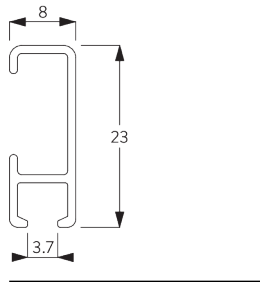

SG 1080

PRODUCT INFORMATION

- **Operation:** hand
- **Range:** S
- **Fitting:** ceiling, wall, suspended
- **Colours:** white RAL 9016; special colours or anodised aluminum possible
- **Fabrics:** refer to Silent Gliss fabric collection

Features:

- Bendable

SYSTEM SPECIFICATIONS

A. PROFILE

Profile and bending information

SG 1080p

Profile

Radius:
✓ 6 cm, 10 cm, >30 cm

B. HOW TO MEASURE

A: System width
B: System height
C: Distance between floor and fabric

C. SPECIFICATION TEXT

Silent Gliss SG 1080 Hand Operated Curtain Track System. Comprises aluminium profile SG1080 supplied made to measure in silver anodised or powder coated white / matt white / anodic grey / antique bronze / charcoal with gliders SG 3533 at 14/m and 2 end covers SG 3667/ end stops SG 3016 per length. Top fixed with brackets SG 3603 at max. 600mm centres / wall fix with universal brackets SG 3630 / SG 3655 / SG 3660/ SG Smart Fix at max. 600mm centres.