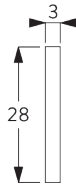

4 m

Max. 2 kg per m

B. PROFILE

Profile information

SG 10122
Profile 2-channel

SG 10123
Profile 3-channel

SG 10124
Profile 4-channel

SG 10125
Profile 5-channel

SG 10172
Recess profile 2-channel

SG 10173
Recess profile 3-channel

SG 10174
Recess profile 4-channel

SG 10175
Recess profile 5-channel

SG 2006
Bottom bar 28x3 mm

SG 10230
Carrier alu

C. HOW TO MEASURE

A: System width
B: System height
C: Distance between floor and fabric

Dimensions of Panels

Free floating:

A: Recommended panel width: 500 - 1200

Connected:

A: Recommended panel width: 500 - 1200

B: Overlap: min. 50

D. SPECIFICATION TEXT

Silent Gliss SG 2700 Hand Operated Panel Glide System. Supplied made to measure and complete comprising profiles SG 10122 / SG 10123 / SG 10124 / SG 10125 as necessary with carriers SG 10230 with associated components and bottom weight SG 2006. Fabric panels stack right hand single / left hand single / pair / centre. Hand operated with panels unconnected / connected using draw rod SG 10430 / SG 10431 / SG 10432 / SG 10433 / SG 10434. Ceiling fixed using clamps SG 3003 / SG 3004 or brackets SG 10136 / SG 10137. Wall fix with Smart Fix brackets SG 11200-11204 / Square Smart Fix brackets SG 11210-11214 / Universal Smart Fix brackets SG 11154 -11156 with either SG 10136 or SG 10137 brackets. Recess fixed option with recess profile SG 10172 / SG 10173 / SG 10174 / SG 10175. Fabric to be chosen from Silent Gliss fabric collection, Price Group 1 / 2 / 3 / 4.