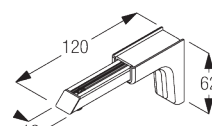

SG 10136
 Bracket

SG 10137
 Bracket

SG 10395
 Pan head screw M4x6

SG 10492
 Pan head screw M4x8

SG 11200
 Smart Fix 60 mm

SG 11201
 Smart Fix 80 mm

SG 11202
 Smart Fix 100 mm

SG 11203
 Smart Fix 120 mm

SG 11204
 Smart Fix 150 mm

SG 11210
 Square Smart Fix 60 mm

SG 11211
 Square Smart Fix 80 mm

SG 11212
 Square Smart Fix 100 mm

SG 11213
 Square Smart Fix 120 mm

SG 11214
 Square Smart Fix 150 mm

SG 11154
 Universal Smart Fix 120 mm

SG 11155
 Universal Smart Fix 150 mm

SG 11156

Universal Smart Fix 200 mm

D. RECESS FITTING

Recess profiles
SG 10172 - SG 10175

One wedge SG 10157 per fixing point.
For detailed recess fitting, visit the Silent Gliss website.