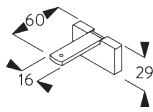

C. WALL FITTING

Smart Fix

Smart Fix SG 11200 - SG 11204:
Bracket SG 10136 for 2 channel profile.
Bracket SG 10137 for more than 2 channel profiles.
Screw SG 10395 (M4x6) needed.

Smart Fix	X mm (SG 10122)	X mm (SG 10123)	X mm (SG 10124)	X mm (SG 10125)
SG 11200 / SG 11210	43	24	24	24
SG 11201 / SG 11211	63	44	44	44
SG 11202 / SG 11212	83	64	64	64
SG 11203 / SG 11213	103	84	84	84
SG 11204 / SG 11214	133	114	114	114
SG 11154	93-121	74-102	74-102	74-102
SG 11155	123-151	104-132	104-132	104-132
SG 11156	172-201	154-182	154-182	154-182

Square Smart Fix SG 11210 - SG 11214:
 Bracket SG 10136 for 2 channel profile.
 Bracket SG 10137 for more than 2 channel profiles.
 Screw SG 10395 (M4x6) needed.

Universal Smart Fix SG 11154 - SG 11156:
 Bracket SG 10136 for 2 channel profile.
 Bracket SG 10137 for more than 2 channel profiles.
 Screw SG 10492 (M4x8) needed.

SG 10136
 Bracket

SG 10137
 Bracket

SG 10395
 Pan head screw M4x6

SG 10492
 Pan head screw M4x8

SG 11200
 Smart Fix 60 mm

SG 11201
 Smart Fix 80 mm

SG 11202
 Smart Fix 100 mm

SG 11203
 Smart Fix 120 mm

SG 11204
 Smart Fix 150 mm

SG 11210
 Square Smart Fix 60 mm

SG 11211
 Square Smart Fix 80 mm

SG 11212
 Square Smart Fix 100 mm

SG 11213
 Square Smart Fix 120 mm

SG 11214
 Square Smart Fix 150 mm

SG 11154
 Universal Smart Fix 120 mm