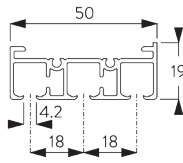

4 m

Max. 2 kg per m

B. PROFILE

Profile information

SG 10122
Profile 2-channel

SG 10123
Profile 3-channel

SG 10124
Profile 4-channel

SG 10125
Profile 5-channel

SG 10172
Recess profile 2-channel

SG 10173
Recess profile 3-channel

SG 10174
Recess profile 4-channel

SG 10175
Recess profile 5-channel

SG 2006
Bottom bar 28x3 mm

SG 10230
Carrier alu

C. HOW TO MEASURE

A: System width
B: System height
C: Distance between floor and fabric

Dimensions of Panels

Free floating:

A: Recommended panel width: 500 - 1200

Connected:

A: Recommended panel width: 500 - 1200

B: Overlap: min. 50

D. SPECIFICATION TEXT

Silent Gliss SG 2700 Hand Operated Panel Glide System. Supplied made to measure and complete comprising profiles SG 10122 / SG 10123 / SG 10124 / SG 10125 as necessary with carriers SG 10230 with associated components and bottom weight SG 2006. Fabric panels stack right hand single / left hand single / pair / centre. Hand operated with panels unconnected / connected using draw rod SG 10430 / SG 10431 / SG 10432 / SG 10433 / SG 10434. Ceiling fixed using clamps SG 3003 / SG 3004 or brackets SG 10136 / SG 10137. Wall fix with Smart Fix brackets SG 11200-11204 / Square Smart Fix brackets SG 11210-11214 / Universal Smart Fix brackets SG 11154 -11156 with either SG 10136 or SG 10137 brackets. Recess fixed option with recess profile SG 10172 / SG 10173 / SG 10174 / SG 10175. Fabric to be chosen from Silent Gliss fabric collection, Price Group 1 / 2 / 3 / 4.