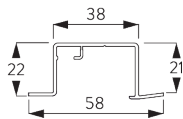

4 m

Max. 2 kg per m

B. PROFILE

Profile information

SG 10122
Profile 2-channel

SG 10123
Profile 3-channel

SG 10124
Profile 4-channel

SG 10125
Profile 5-channel

SG 10172
Recess profile 2-channel

SG 10173
Recess profile 3-channel

SG 10174
Recess profile 4-channel

SG 10175
Recess profile 5-channel

SG 2006
Bottom bar 28x3 mm

SG 10230
Carrier alu

C. HOW TO MEASURE

A: System width
B: System height
C: Distance between floor and fabric

Dimensions of Panels

Free floating:

A: Recommended panel width: 500 - 1200

Connected:

A: Recommended panel width: 500 - 1200

B: Overlap: min. 50

D. SPECIFICATION TEXT

Silent Gliss SG 2700 Hand Operated Panel Glide System. Supplied made to measure and complete comprising profiles SG 10122 / SG 10123 / SG 10124 / SG 10125 as necessary with carriers SG 10230 with associated components and bottom weight SG 2006. Fabric panels stack right hand single / left hand single / pair / centre. Hand operated with panels unconnected / connected using draw rod SG 10430 / SG 10431 / SG 10432 / SG 10433 / SG 10434. Ceiling fixed using clamps SG 3003 / SG 3004 or brackets SG 10136 / SG 10137. Wall fix with Smart Fix brackets SG 11200-11204 / Square Smart Fix brackets SG 11210-11214 / Universal Smart Fix brackets SG 11154 -11156 with either SG 10136 or SG 10137 brackets. Recess fixed option with recess profile SG 10172 / SG 10173 / SG 10174 / SG 10175. Fabric to be chosen from Silent Gliss fabric collection, Price Group 1 / 2 / 3 / 4.