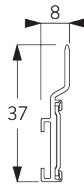

4 m

Max. 2 kg per m

B. PROFILE

Profile information

SG 10122
Profile 2-channel

SG 10123
Profile 3-channel

SG 10124
Profile 4-channel

SG 10125
Profile 5-channel

SG 10172
Recess profile 2-channel

SG 10173
Recess profile 3-channel

SG 10174
Recess profile 4-channel

SG 10175
Recess profile 5-channel

SG 2006
Bottom bar 28x3 mm

SG 10230
Carrier alu

C. HOW TO MEASURE

A: System width
B: System height
C: Distance between floor and fabric

Dimensions of Panels

Free floating:

A: Recommended panel width: 500 - 1200

Connected:

A: Recommended panel width: 500 - 1200

B: Overlap: min. 50

D. SPECIFICATION TEXT

Silent Gliss SG 2700 Hand Operated Panel Glide System. Supplied made to measure and complete comprising profiles SG 10122 / SG 10123 / SG 10124 / SG 10125 as necessary with carriers SG 10230 with associated components and bottom weight SG 2006. Fabric panels stack right hand single / left hand single / pair / centre. Hand operated with panels unconnected / connected using draw rod SG 10430 / SG 10431 / SG 10432 / SG 10433 / SG 10434. Ceiling fixed using clamps SG 3003 / SG 3004 or brackets SG 10136 / SG 10137. Wall fix with Smart Fix brackets SG 11200-11204 / Square Smart Fix brackets SG 11210-11214 / Universal Smart Fix brackets SG 11154 -11156 with either SG 10136 or SG 10137 brackets. Recess fixed option with recess profile SG 10172 / SG 10173 / SG 10174 / SG 10175. Fabric to be chosen from Silent Gliss fabric collection, Price Group 1 / 2 / 3 / 4.