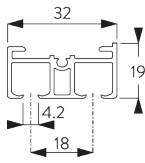

Features:

- 2-component (2C) roller technology
- Silent and smooth running
- Detachable fabric panels
- Aluminium carriers
- Free floating or connected panels

SYSTEM SPECIFICATIONS

A. SYSTEM DIMENSIONS

Panels free floating:
unlimited
Panels connected: 6 m

4 m

Max. 2 kg per m

B. PROFILE

Profile information

SG 10122
Profile 2-channel

SG 10123
Profile 3-channel

SG 10124
Profile 4-channel

SG 10125
Profile 5-channel

SG 10172
Recess profile 2-channel

SG 10173
Recess profile 3-channel

SG 10174
Recess profile 4-channel

SG 10175
Recess profile 5-channel

SG 2006
Bottom bar 28x3 mm

SG 10230
Carrier alu

C. HOW TO MEASURE

A: System width
B: System height
C: Distance between floor and fabric