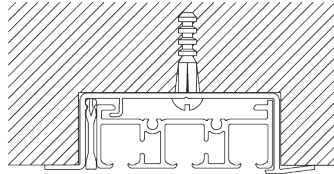

SG 11204
 Smart Fix 150 mm

SG 11210
 Square Smart Fix 60 mm

SG 11211
 Square Smart Fix 80 mm

SG 11212
 Square Smart Fix 100 mm

SG 11213
 Square Smart Fix 120 mm

SG 11214
 Square Smart Fix 150 mm

SG 11154
 Universal Smart Fix 120 mm

SG 11155
 Universal Smart Fix 150 mm

SG 11156

Universal Smart Fix 200 mm

D. RECESS FITTING

Recess profiles
SG 10172 - SG 10175

One wedge SG 10157 per fixing point.
For detailed recess fitting, visit the Silent Gliss website.