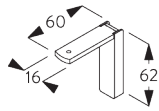

C. WALL FITTING

Smart Fix

Smart Fix SG 11200 - SG 11204:
Bracket SG 10136 for 2 channel profile.
Bracket SG 10137 for more than 2 channel profiles.
Screw SG 10395 (M4x6) needed.

Smart Fix	X mm (SG 10122)	X mm (SG 10123)	X mm (SG 10124)	X mm (SG 10125)
SG 11200 / SG 11210	43	24	24	24
SG 11201 / SG 11211	63	44	44	44
SG 11202 / SG 11212	83	64	64	64
SG 11203 / SG 11213	103	84	84	84
SG 11204 / SG 11214	133	114	114	114
SG 11154	93-121	74-102	74-102	74-102
SG 11155	123-151	104-132	104-132	104-132
SG 11156	172-201	154-182	154-182	154-182

Square Smart Fix SG 11210 - SG 11214:
 Bracket SG 10136 for 2 channel profile.
 Bracket SG 10137 for more than 2 channel profiles.
 Screw SG 10395 (M4x6) needed.

Universal Smart Fix SG 11154 - SG 11156:
 Bracket SG 10136 for 2 channel profile.
 Bracket SG 10137 for more than 2 channel profiles.
 Screw SG 10492 (M4x8) needed.

SG 10136
 Bracket

SG 10137
 Bracket

SG 10395
 Pan head screw M4x6

SG 10492
 Pan head screw M4x8

SG 11200
 Smart Fix 60 mm

SG 11201
 Smart Fix 80 mm

SG 11202
 Smart Fix 100 mm

SG 11203
 Smart Fix 120 mm