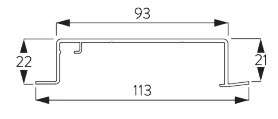

4 m

Max. 2 kg per m

B. PROFILE

Profile information

SG 10122
Profile 2-channel

SG 10123
Profile 3-channel

SG 10124
Profile 4-channel

SG 10125
Profile 5-channel

SG 10172
Recess profile 2-channel

SG 10173
Recess profile 3-channel

SG 10174
Recess profile 4-channel

SG 10175
Recess profile 5-channel

SG 2006
Bottom bar 28x3 mm

SG 10230
Carrier alu

C. HOW TO MEASURE

A: System width
B: System height
C: Distance between floor and fabric

Dimensions of Panels

Free floating:

A: Recommended panel width: 500 - 1200

Connected:

A: Recommended panel width: 500 - 1200

B: Overlap: min. 50

D. SPECIFICATION TEXT

Silent Gliss SG 2700 Hand Operated Panel Glide System. Supplied made to measure and complete comprising profiles SG 10122 / SG 10123 / SG 10124 / SG 10125 as necessary with carriers SG 10230 with associated components and bottom weight SG 2006. Fabric panels stack right hand single / left hand single / pair / centre. Hand operated with panels unconnected / connected using draw rod SG 10430 / SG 10431 / SG 10432 / SG 10433 / SG 10434. Ceiling fixed using clamps SG 3003 / SG 3004 or brackets SG 10136 / SG 10137. Wall fix with Smart Fix brackets SG 11200-11204 / Square Smart Fix brackets SG 11210-11214 / Universal Smart Fix brackets SG 11154 -11156 with either SG 10136 or SG 10137 brackets. Recess fixed option with recess profile SG 10172 / SG 10173 / SG 10174 / SG 10175. Fabric to be chosen from Silent Gliss fabric collection, Price Group 1 / 2 / 3 / 4.