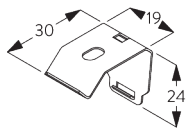

Bracket SG 10136 / SG 10137

SG 10136
Bracket