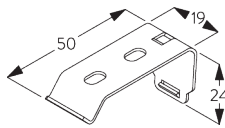

Dimensions of Panels

Free floating:

A: Recommended panel width: 500 - 1200

Connected:

A: Recommended panel width: 500 - 1200

B: Overlap: min. 50

D. SPECIFICATION TEXT

Silent Gliss SG 2700 Hand Operated Panel Glide System. Supplied made to measure and complete comprising profiles SG 10122 / SG 10123 / SG 10124 / SG 10125 as necessary with carriers SG 10230 with associated components and bottom weight SG 2006. Fabric panels stack right hand single / left hand single / pair / centre. Hand operated with panels unconnected / connected using draw rod SG 10430 / SG 10431 / SG 10432 / SG 10433 / SG 10434. Ceiling fixed using clamps SG 3003 / SG 3004 or brackets SG 10136 / SG 10137. Wall fix with Smart Fix brackets SG 11200-11204 / Square Smart Fix brackets SG 11210-11214 / Universal Smart Fix brackets SG 11154 -11156 with either SG 10136 or SG 10137 brackets. Recess fixed option with recess profile SG 10172 / SG 10173 / SG 10174 / SG 10175. Fabric to be chosen from Silent Gliss fabric collection, Price Group 1 / 2 / 3 / 4.

FITTING

A. FITTING INFORMATION

For detailed fitting information, visit the Silent Gliss website.

Fixing points

B. CEILING FITTING

Clamp SG 3003 / SG 3004

SG 3003
Clamp

SG 3004
Clamp

Clamp	SG 10122	SG 10123	SG 10124	SG 10125
SG 3004	X			
SG 3003		X	X	X

Bracket SG 10136 / SG 10137

SG 10136
Bracket

SG 10137
Bracket

Bracket	SG 10122	SG 10123	SG 10124	SG 10125
SG 10136	X			
SG 10137		X	X	X

C. WALL FITTING

Smart Fix

Smart Fix SG 11200 - SG 11204:
Bracket SG 10136 for 2 channel profile.
Bracket SG 10137 for more than 2 channel profiles.
Screw SG 10395 (M4x6) needed.

Smart Fix	X mm (SG 10122)	X mm (SG 10123)	X mm (SG 10124)	X mm (SG 10125)
SG 11200 / SG 11210	43	24	24	24
SG 11201 / SG 11211	63	44	44	44
SG 11202 / SG 11212	83	64	64	64
SG 11203 / SG 11213	103	84	84	84
SG 11204 / SG 11214	133	114	114	114
SG 11154	93-121	74-102	74-102	74-102
SG 11155	123-151	104-132	104-132	104-132
SG 11156	172-201	154-182	154-182	154-182