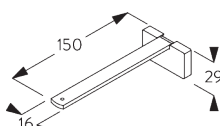

SG 10136
 Bracket

SG 10137
 Bracket

SG 10395
 Pan head screw M4x6

SG 10492
 Pan head screw M4x8

SG 11200
 Smart Fix 60 mm

SG 11201
 Smart Fix 80 mm

SG 11202
 Smart Fix 100 mm

SG 11203
 Smart Fix 120 mm

SG 11204
 Smart Fix 150 mm

SG 11210
 Square Smart Fix 60 mm

SG 11211
 Square Smart Fix 80 mm

SG 11212
 Square Smart Fix 100 mm

SG 11213
 Square Smart Fix 120 mm

SG 11214
 Square Smart Fix 150 mm

SG 11154
 Universal Smart Fix 120 mm

SG 11155
 Universal Smart Fix 150 mm

SG 11156

Universal Smart Fix 200 mm

D. RECESS FITTING

Recess profiles
SG 10172 - SG 10175

One wedge SG 10157 per fixing point.
For detailed recess fitting, visit the Silent Gliss website.