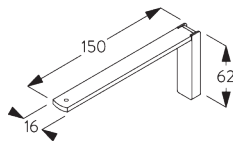

C. WALL FITTING

Smart Fix

Smart Fix SG 11200 - SG 11204:
Bracket SG 10136 for 2 channel profile.
Bracket SG 10137 for more than 2 channel profiles.
Screw SG 10395 (M4x6) needed.

Smart Fix	X mm (SG 10122)	X mm (SG 10123)	X mm (SG 10124)	X mm (SG 10125)
SG 11200 / SG 11210	43	24	24	24
SG 11201 / SG 11211	63	44	44	44
SG 11202 / SG 11212	83	64	64	64
SG 11203 / SG 11213	103	84	84	84
SG 11204 / SG 11214	133	114	114	114
SG 11154	93-121	74-102	74-102	74-102
SG 11155	123-151	104-132	104-132	104-132
SG 11156	172-201	154-182	154-182	154-182

Square Smart Fix SG 11210 - SG 11214:
 Bracket SG 10136 for 2 channel profile.
 Bracket SG 10137 for more than 2 channel profiles.
 Screw SG 10395 (M4x6) needed.

Universal Smart Fix SG 11154 - SG 11156:
 Bracket SG 10136 for 2 channel profile.
 Bracket SG 10137 for more than 2 channel profiles.
 Screw SG 10492 (M4x8) needed.

SG 10136
 Bracket

SG 10137
 Bracket

SG 10395
 Pan head screw M4x6

SG 10492
 Pan head screw M4x8

SG 11200
 Smart Fix 60 mm

SG 11201
 Smart Fix 80 mm

SG 11202
 Smart Fix 100 mm

SG 11203
 Smart Fix 120 mm