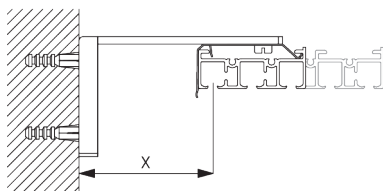

Clamp	SG 10122	SG 10123	SG 10124	SG 10125
SG 3004	X			
SG 3003		X	X	X

Bracket SG 10136 / SG 10137

SG 10136
Bracket

SG 10137
Bracket

Bracket	SG 10122	SG 10123	SG 10124	SG 10125
SG 10136	X			
SG 10137		X	X	X

C. WALL FITTING

Smart Fix

Smart Fix SG 11200 - SG 11204:
Bracket SG 10136 for 2 channel profile.
Bracket SG 10137 for more than 2 channel profiles.
Screw SG 10395 (M4x6) needed.

Smart Fix	X mm (SG 10122)	X mm (SG 10123)	X mm (SG 10124)	X mm (SG 10125)
SG 11200 / SG 11210	43	24	24	24
SG 11201 / SG 11211	63	44	44	44
SG 11202 / SG 11212	83	64	64	64
SG 11203 / SG 11213	103	84	84	84
SG 11204 / SG 11214	133	114	114	114
SG 11154	93-121	74-102	74-102	74-102
SG 11155	123-151	104-132	104-132	104-132
SG 11156	172-201	154-182	154-182	154-182

Square Smart Fix SG 11210 - SG 11214:
 Bracket SG 10136 for 2 channel profile.
 Bracket SG 10137 for more than 2 channel profiles.
 Screw SG 10395 (M4x6) needed.

Universal Smart Fix SG 11154 - SG 11156:
 Bracket SG 10136 for 2 channel profile.
 Bracket SG 10137 for more than 2 channel profiles.
 Screw SG 10492 (M4x8) needed.