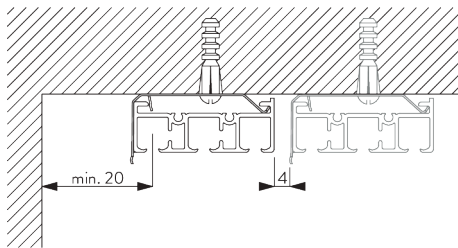

Dimensions of Panels

Free floating:

A: Recommended panel width: 500 - 1200

Connected:

A: Recommended panel width: 500 - 1200

B: Overlap: min. 50

D. SPECIFICATION TEXT

Silent Gliss SG 2700 Hand Operated Panel Glide System. Supplied made to measure and complete comprising profiles SG 10122 / SG 10123 / SG 10124 / SG 10125 as necessary with carriers SG 10230 with associated components and bottom weight SG 2006. Fabric panels stack right hand single / left hand single / pair / centre. Hand operated with panels unconnected / connected using draw rod SG 10430 / SG 10431 / SG 10432 / SG 10433 / SG 10434. Ceiling fixed using clamps SG 3003 / SG 3004 or brackets SG 10136 / SG 10137. Wall fix with Smart Fix brackets SG 11200-11204 / Square Smart Fix brackets SG 11210-11214 / Universal Smart Fix brackets SG 11154 -11156 with either SG 10136 or SG 10137 brackets. Recess fixed option with recess profile SG 10172 / SG 10173 / SG 10174 / SG 10175. Fabric to be chosen from Silent Gliss fabric collection, Price Group 1 / 2 / 3 / 4.

FITTING

A. FITTING INFORMATION

For detailed fitting information, visit the Silent Gliss website.

Fixing points

B. CEILING FITTING

Clamp SG 3003 / SG 3004

SG 3003
Clamp

SG 3004
Clamp

Clamp	SG 10122	SG 10123	SG 10124	SG 10125
SG 3004	X			
SG 3003		X	X	X

Bracket SG 10136 / SG 10137

SG 10136
Bracket

SG 10137
Bracket

Bracket	SG 10122	SG 10123	SG 10124	SG 10125
SG 10136	X			
SG 10137		X	X	X

C. WALL FITTING

Smart Fix

Smart Fix SG 11200 - SG 11204:
Bracket SG 10136 for 2 channel profile.
Bracket SG 10137 for more than 2 channel profiles.
Screw SG 10395 (M4x6) needed.

Smart Fix	X mm (SG 10122)	X mm (SG 10123)	X mm (SG 10124)	X mm (SG 10125)
SG 11200 / SG 11210	43	24	24	24
SG 11201 / SG 11211	63	44	44	44
SG 11202 / SG 11212	83	64	64	64
SG 11203 / SG 11213	103	84	84	84
SG 11204 / SG 11214	133	114	114	114
SG 11154	93-121	74-102	74-102	74-102
SG 11155	123-151	104-132	104-132	104-132
SG 11156	172-201	154-182	154-182	154-182