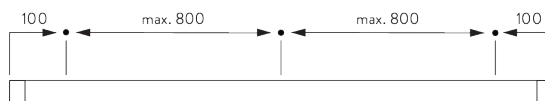

Fixing points