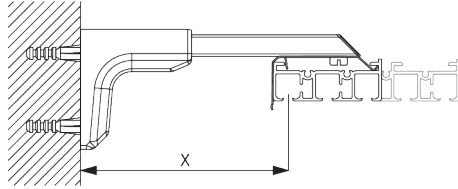

Clamp	SG 10122	SG 10123	SG 10124	SG 10125
SG 3004	X			
SG 3003		X	X	X

Bracket SG 10136 / SG 10137

SG 10136
Bracket

SG 10137
Bracket

Bracket	SG 10122	SG 10123	SG 10124	SG 10125
SG 10136	X			
SG 10137		X	X	X

C. WALL FITTING

Smart Fix

Smart Fix SG 11200 - SG 11204:
Bracket SG 10136 for 2 channel profile.
Bracket SG 10137 for more than 2 channel profiles.
Screw SG 10395 (M4x6) needed.

Smart Fix	X mm (SG 10122)	X mm (SG 10123)	X mm (SG 10124)	X mm (SG 10125)
SG 11200 / SG 11210	43	24	24	24
SG 11201 / SG 11211	63	44	44	44
SG 11202 / SG 11212	83	64	64	64
SG 11203 / SG 11213	103	84	84	84
SG 11204 / SG 11214	133	114	114	114
SG 11154	93-121	74-102	74-102	74-102
SG 11155	123-151	104-132	104-132	104-132
SG 11156	172-201	154-182	154-182	154-182

Square Smart Fix SG 11210 - SG 11214:
 Bracket SG 10136 for 2 channel profile.
 Bracket SG 10137 for more than 2 channel profiles.
 Screw SG 10395 (M4x6) needed.

Universal Smart Fix SG 11154 - SG 11156:
 Bracket SG 10136 for 2 channel profile.
 Bracket SG 10137 for more than 2 channel profiles.
 Screw SG 10492 (M4x8) needed.