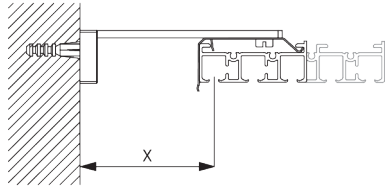

Dimensions of Panels

Free floating:

A: Recommended panel width: 500 - 1200

Connected:

A: Recommended panel width: 500 - 1200

B: Overlap: min. 50

D. SPECIFICATION TEXT

Silent Gliss SG 2700 Hand Operated Panel Glide System. Supplied made to measure and complete comprising profiles SG 10122 / SG 10123 / SG 10124 / SG 10125 as necessary with carriers SG 10230 with associated components and bottom weight SG 2006. Fabric panels stack right hand single / left hand single / pair / centre. Hand operated with panels unconnected / connected using draw rod SG 10430 / SG 10431 / SG 10432 / SG 10433 / SG 10434. Ceiling fixed using clamps SG 3003 / SG 3004 or brackets SG 10136 / SG 10137. Wall fix with Smart Fix brackets SG 11200-11204 / Square Smart Fix brackets SG 11210-11214 / Universal Smart Fix brackets SG 11154 -11156 with either SG 10136 or SG 10137 brackets. Recess fixed option with recess profile SG 10172 / SG 10173 / SG 10174 / SG 10175. Fabric to be chosen from Silent Gliss fabric collection, Price Group 1 / 2 / 3 / 4.

Clamp	SG 10122	SG 10123	SG 10124	SG 10125
SG 3004	X			
SG 3003		X	X	X

Bracket SG 10136 / SG 10137

SG 10136
Bracket

SG 10137
Bracket

Bracket	SG 10122	SG 10123	SG 10124	SG 10125
SG 10136	X			
SG 10137		X	X	X

C. WALL FITTING

Smart Fix

Smart Fix SG 11200 - SG 11204:
Bracket SG 10136 for 2 channel profile.
Bracket SG 10137 for more than 2 channel profiles.
Screw SG 10395 (M4x6) needed.

Smart Fix	X mm (SG 10122)	X mm (SG 10123)	X mm (SG 10124)	X mm (SG 10125)
SG 11200 / SG 11210	43	24	24	24
SG 11201 / SG 11211	63	44	44	44
SG 11202 / SG 11212	83	64	64	64
SG 11203 / SG 11213	103	84	84	84
SG 11204 / SG 11214	133	114	114	114
SG 11154	93-121	74-102	74-102	74-102
SG 11155	123-151	104-132	104-132	104-132
SG 11156	172-201	154-182	154-182	154-182