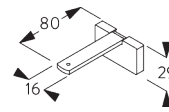

C. WALL FITTING

Smart Fix

Smart Fix SG 11200 - SG 11204:
Bracket SG 10136 for 2 channel profile.
Bracket SG 10137 for more than 2 channel profiles.
Screw SG 10395 (M4x6) needed.

Smart Fix	X mm (SG 10122)	X mm (SG 10123)	X mm (SG 10124)	X mm (SG 10125)
SG 11200 / SG 11210	43	24	24	24
SG 11201 / SG 11211	63	44	44	44
SG 11202 / SG 11212	83	64	64	64
SG 11203 / SG 11213	103	84	84	84
SG 11204 / SG 11214	133	114	114	114
SG 11154	93-121	74-102	74-102	74-102
SG 11155	123-151	104-132	104-132	104-132
SG 11156	172-201	154-182	154-182	154-182

Square Smart Fix SG 11210 - SG 11214:
 Bracket SG 10136 for 2 channel profile.
 Bracket SG 10137 for more than 2 channel profiles.
 Screw SG 10395 (M4x6) needed.

Universal Smart Fix SG 11154 - SG 11156:
 Bracket SG 10136 for 2 channel profile.
 Bracket SG 10137 for more than 2 channel profiles.
 Screw SG 10492 (M4x8) needed.

SG 10136
 Bracket

SG 10137
 Bracket

SG 10395
 Pan head screw M4x6

SG 10492
 Pan head screw M4x8

SG 11200
 Smart Fix 60 mm

SG 11201
 Smart Fix 80 mm

SG 11202
 Smart Fix 100 mm

SG 11203
 Smart Fix 120 mm

SG 11204
 Smart Fix 150 mm

SG 11210
 Square Smart Fix 60 mm

SG 11211
 Square Smart Fix 80 mm

SG 11212
 Square Smart Fix 100 mm

SG 11213
 Square Smart Fix 120 mm

SG 11214
 Square Smart Fix 150 mm

SG 11154
 Universal Smart Fix 120 mm