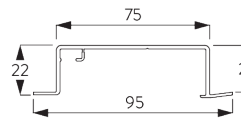

4 m

Max. 2 kg per m

B. PROFILE

Profile information

SG 10122
Profile 2-channel

SG 10123
Profile 3-channel

SG 10124
Profile 4-channel

SG 10125
Profile 5-channel

SG 10172
Recess profile 2-channel

SG 10173
Recess profile 3-channel

SG 10174
Recess profile 4-channel

SG 10175
Recess profile 5-channel

SG 2006
Bottom bar 28x3 mm

SG 10230
Carrier alu

C. HOW TO MEASURE

A: System width
B: System height
C: Distance between floor and fabric

Dimensions of Panels

Free floating:

A: Recommended panel width: 500 - 1200

Connected:

A: Recommended panel width: 500 - 1200

B: Overlap: min. 50

D. SPECIFICATION TEXT

Silent Gliss SG 2700 Hand Operated Panel Glide System. Supplied made to measure and complete comprising profiles SG 10122 / SG 10123 / SG 10124 / SG 10125 as necessary with carriers SG 10230 with associated components and bottom weight SG 2006. Fabric panels stack right hand single / left hand single / pair / centre. Hand operated with panels unconnected / connected using draw rod SG 10430 / SG 10431 / SG 10432 / SG 10433 / SG 10434. Ceiling fixed using clamps SG 3003 / SG 3004 or brackets SG 10136 / SG 10137. Wall fix with Smart Fix brackets SG 11200-11204 / Square Smart Fix brackets SG 11210-11214 / Universal Smart Fix brackets SG 11154 -11156 with either SG 10136 or SG 10137 brackets. Recess fixed option with recess profile SG 10172 / SG 10173 / SG 10174 / SG 10175. Fabric to be chosen from Silent Gliss fabric collection, Price Group 1 / 2 / 3 / 4.