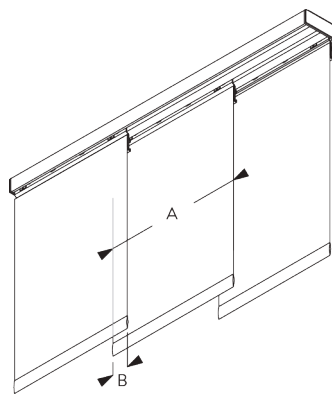

SG 10172
Recess profile 2-channel

SG 10173
Recess profile 3-channel

SG 10174
Recess profile 4-channel

SG 10175
Recess profile 5-channel

SG 2006
Bottom bar 28x3 mm

SG 10230
Carrier alu

C. HOW TO MEASURE

A: System width
B: System height
C: Distance between floor and fabric

Dimensions of Panels

Free floating:

A: Recommended panel width: 500 - 1200

Connected:

A: Recommended panel width: 500 - 1200

B: Overlap: min. 50

D. SPECIFICATION TEXT

Silent Gliss SG 2700 Hand Operated Panel Glide System. Supplied made to measure and complete comprising profiles SG 10122 / SG 10123 / SG 10124 / SG 10125 as necessary with carriers SG 10230 with associated components and bottom weight SG 2006. Fabric panels stack right hand single / left hand single / pair / centre. Hand operated with panels unconnected / connected using draw rod SG 10430 / SG 10431 / SG 10432 / SG 10433 / SG 10434. Ceiling fixed using clamps SG 3003 / SG 3004 or brackets SG 10136 / SG 10137. Wall fix with Smart Fix brackets SG 11200-11204 / Square Smart Fix brackets SG 11210-11214 / Universal Smart Fix brackets SG 11154 -11156 with either SG 10136 or SG 10137 brackets. Recess fixed option with recess profile SG 10172 / SG 10173 / SG 10174 / SG 10175. Fabric to be chosen from Silent Gliss fabric collection, Price Group 1 / 2 / 3 / 4.