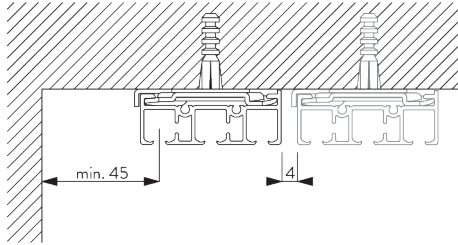

Dimensions of Panels

Free floating:

A: Recommended panel width: 500 - 1200

Connected:

A: Recommended panel width: 500 - 1200

B: Overlap: min. 50

D. SPECIFICATION TEXT

Silent Gliss SG 2700 Hand Operated Panel Glide System. Supplied made to measure and complete comprising profiles SG 10122 / SG 10123 / SG 10124 / SG 10125 as necessary with carriers SG 10230 with associated components and bottom weight SG 2006. Fabric panels stack right hand single / left hand single / pair / centre. Hand operated with panels unconnected / connected using draw rod SG 10430 / SG 10431 / SG 10432 / SG 10433 / SG 10434. Ceiling fixed using clamps SG 3003 / SG 3004 or brackets SG 10136 / SG 10137. Wall fix with Smart Fix brackets SG 11200-11204 / Square Smart Fix brackets SG 11210-11214 / Universal Smart Fix brackets SG 11154 -11156 with either SG 10136 or SG 10137 brackets. Recess fixed option with recess profile SG 10172 / SG 10173 / SG 10174 / SG 10175. Fabric to be chosen from Silent Gliss fabric collection, Price Group 1 / 2 / 3 / 4.

FITTING

A. FITTING INFORMATION

For detailed fitting information, visit the Silent Gliss website.

Fixing points

B. CEILING FITTING

Clamp SG 3003 / SG 3004

SG 3003
Clamp

SG 3004
Clamp

Clamp	SG 10122	SG 10123	SG 10124	SG 10125
SG 3004	X			
SG 3003		X	X	X

Bracket SG 10136 / SG 10137

SG 10136
Bracket

SG 10137
Bracket

Bracket	SG 10122	SG 10123	SG 10124	SG 10125
SG 10136	X			
SG 10137		X	X	X

C. WALL FITTING

Smart Fix

Smart Fix SG 11200 - SG 11204:
Bracket SG 10136 for 2 channel profile.
Bracket SG 10137 for more than 2 channel profiles.
Screw SG 10395 (M4x6) needed.

Smart Fix	X mm (SG 10122)	X mm (SG 10123)	X mm (SG 10124)	X mm (SG 10125)
SG 11200 / SG 11210	43	24	24	24
SG 11201 / SG 11211	63	44	44	44
SG 11202 / SG 11212	83	64	64	64
SG 11203 / SG 11213	103	84	84	84
SG 11204 / SG 11214	133	114	114	114
SG 11154	93-121	74-102	74-102	74-102
SG 11155	123-151	104-132	104-132	104-132
SG 11156	172-201	154-182	154-182	154-182