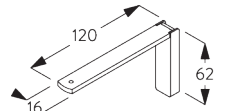

C. WALL FITTING

Smart Fix

Smart Fix SG 11200 - SG 11204:
Bracket SG 10136 for 2 channel profile.
Bracket SG 10137 for more than 2 channel profiles.
Screw SG 10395 (M4x6) needed.

Smart Fix	X mm (SG 10122)	X mm (SG 10123)	X mm (SG 10124)	X mm (SG 10125)
SG 11200 / SG 11210	43	24	24	24
SG 11201 / SG 11211	63	44	44	44
SG 11202 / SG 11212	83	64	64	64
SG 11203 / SG 11213	103	84	84	84
SG 11204 / SG 11214	133	114	114	114
SG 11154	93-121	74-102	74-102	74-102
SG 11155	123-151	104-132	104-132	104-132
SG 11156	172-201	154-182	154-182	154-182

Square Smart Fix SG 11210 - SG 11214:
 Bracket SG 10136 for 2 channel profile.
 Bracket SG 10137 for more than 2 channel profiles.
 Screw SG 10395 (M4x6) needed.

Universal Smart Fix SG 11154 - SG 11156:
 Bracket SG 10136 for 2 channel profile.
 Bracket SG 10137 for more than 2 channel profiles.
 Screw SG 10492 (M4x8) needed.

SG 10136
 Bracket

SG 10137
 Bracket

SG 10395
 Pan head screw M4x6

SG 10492
 Pan head screw M4x8

SG 11200
 Smart Fix 60 mm

SG 11201
 Smart Fix 80 mm

SG 11202
 Smart Fix 100 mm

SG 11203
 Smart Fix 120 mm