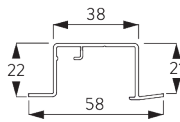

SG 11214
Square Smart Fix 150 mm

SG 10172

Recess profile 2-channel