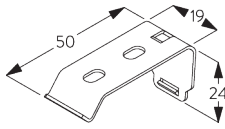

SG 10137
Bracket

SG 10395
Pan head screw M4x6

SG 10492
Pan head screw M4x8