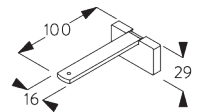

C. WALL FITTING

Smart Fix

Smart Fix SG 11200 - SG 11204:
Bracket SG 10136 for 2 channel profile.
Bracket SG 10137 for more than 2 channel profiles.
Screw SG 10395 (M4x6) needed.

Smart Fix	X mm (SG 10122)	X mm (SG 10123)	X mm (SG 10124)	X mm (SG 10125)
SG 11200 / SG 11210	43	24	24	24
SG 11201 / SG 11211	63	44	44	44
SG 11202 / SG 11212	83	64	64	64
SG 11203 / SG 11213	103	84	84	84
SG 11204 / SG 11214	133	114	114	114
SG 11154	93-121	74-102	74-102	74-102
SG 11155	123-151	104-132	104-132	104-132
SG 11156	172-201	154-182	154-182	154-182

Square Smart Fix SG 11210 - SG 11214:
 Bracket SG 10136 for 2 channel profile.
 Bracket SG 10137 for more than 2 channel profiles.
 Screw SG 10395 (M4x6) needed.

Universal Smart Fix SG 11154 - SG 11156:
 Bracket SG 10136 for 2 channel profile.
 Bracket SG 10137 for more than 2 channel profiles.
 Screw SG 10492 (M4x8) needed.

SG 10136
 Bracket

SG 10137
 Bracket

SG 10395
 Pan head screw M4x6

SG 10492
 Pan head screw M4x8

SG 11200
 Smart Fix 60 mm

SG 11201
 Smart Fix 80 mm

SG 11202
 Smart Fix 100 mm

SG 11203
 Smart Fix 120 mm

SG 11204
 Smart Fix 150 mm

SG 11210
 Square Smart Fix 60 mm

SG 11211
 Square Smart Fix 80 mm

SG 11212
 Square Smart Fix 100 mm

SG 11213
 Square Smart Fix 120 mm

SG 11214
 Square Smart Fix 150 mm

SG 11154
 Universal Smart Fix 120 mm