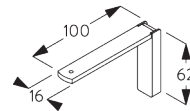

C. WALL FITTING

Smart Fix

Smart Fix SG 11200 - SG 11204:
Bracket SG 10136 for 2 channel profile.
Bracket SG 10137 for more than 2 channel profiles.
Screw SG 10395 (M4x6) needed.

Smart Fix	X mm (SG 10122)	X mm (SG 10123)	X mm (SG 10124)	X mm (SG 10125)
SG 11200 / SG 11210	43	24	24	24
SG 11201 / SG 11211	63	44	44	44
SG 11202 / SG 11212	83	64	64	64
SG 11203 / SG 11213	103	84	84	84
SG 11204 / SG 11214	133	114	114	114
SG 11154	93-121	74-102	74-102	74-102
SG 11155	123-151	104-132	104-132	104-132
SG 11156	172-201	154-182	154-182	154-182

Square Smart Fix SG 11210 - SG 11214:
 Bracket SG 10136 for 2 channel profile.
 Bracket SG 10137 for more than 2 channel profiles.
 Screw SG 10395 (M4x6) needed.

Universal Smart Fix SG 11154 - SG 11156:
 Bracket SG 10136 for 2 channel profile.
 Bracket SG 10137 for more than 2 channel profiles.
 Screw SG 10492 (M4x8) needed.

SG 10136
 Bracket

SG 10137
 Bracket

SG 10395
 Pan head screw M4x6

SG 10492
 Pan head screw M4x8

SG 11200
 Smart Fix 60 mm

SG 11201
 Smart Fix 80 mm

SG 11202
 Smart Fix 100 mm

SG 11203
 Smart Fix 120 mm