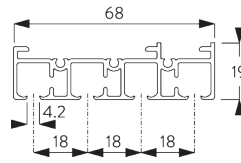

4 m

Max. 2 kg per m

B. PROFILE

Profile information

SG 10122
Profile 2-channel

SG 10123
Profile 3-channel

SG 10124
Profile 4-channel

SG 10125
Profile 5-channel

SG 10172
Recess profile 2-channel

SG 10173
Recess profile 3-channel

SG 10174
Recess profile 4-channel

SG 10175
Recess profile 5-channel

SG 2006
Bottom bar 28x3 mm

SG 10230
Carrier alu

C. HOW TO MEASURE

A: System width
B: System height
C: Distance between floor and fabric

Dimensions of Panels

Free floating:

A: Recommended panel width: 500 - 1200

Connected:

A: Recommended panel width: 500 - 1200

B: Overlap: min. 50

D. SPECIFICATION TEXT

Silent Gliss SG 2700 Hand Operated Panel Glide System. Supplied made to measure and complete comprising profiles SG 10122 / SG 10123 / SG 10124 / SG 10125 as necessary with carriers SG 10230 with associated components and bottom weight SG 2006. Fabric panels stack right hand single / left hand single / pair / centre. Hand operated with panels unconnected / connected using draw rod SG 10430 / SG 10431 / SG 10432 / SG 10433 / SG 10434. Ceiling fixed using clamps SG 3003 / SG 3004 or brackets SG 10136 / SG 10137. Wall fix with Smart Fix brackets SG 11200-11204 / Square Smart Fix brackets SG 11210-11214 / Universal Smart Fix brackets SG 11154 -11156 with either SG 10136 or SG 10137 brackets. Recess fixed option with recess profile SG 10172 / SG 10173 / SG 10174 / SG 10175. Fabric to be chosen from Silent Gliss fabric collection, Price Group 1 / 2 / 3 / 4.