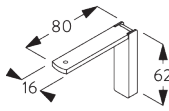

C. WALL FITTING

Smart Fix

Smart Fix SG 11200 - SG 11204:
Bracket SG 10136 for 2 channel profile.
Bracket SG 10137 for more than 2 channel profiles.
Screw SG 10395 (M4x6) needed.

Smart Fix	X mm (SG 10122)	X mm (SG 10123)	X mm (SG 10124)	X mm (SG 10125)
SG 11200 / SG 11210	43	24	24	24
SG 11201 / SG 11211	63	44	44	44
SG 11202 / SG 11212	83	64	64	64
SG 11203 / SG 11213	103	84	84	84
SG 11204 / SG 11214	133	114	114	114
SG 11154	93-121	74-102	74-102	74-102
SG 11155	123-151	104-132	104-132	104-132
SG 11156	172-201	154-182	154-182	154-182

Square Smart Fix SG 11210 - SG 11214:
 Bracket SG 10136 for 2 channel profile.
 Bracket SG 10137 for more than 2 channel profiles.
 Screw SG 10395 (M4x6) needed.

Universal Smart Fix SG 11154 - SG 11156:
 Bracket SG 10136 for 2 channel profile.
 Bracket SG 10137 for more than 2 channel profiles.
 Screw SG 10492 (M4x8) needed.

SG 10136
 Bracket

SG 10137
 Bracket

SG 10395
 Pan head screw M4x6

SG 10492
 Pan head screw M4x8

SG 11200
 Smart Fix 60 mm

SG 11201
 Smart Fix 80 mm

SG 11202
 Smart Fix 100 mm

SG 11203
 Smart Fix 120 mm