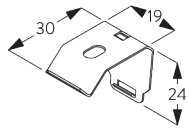

C. WALL FITTING

Smart Fix

Smart Fix SG 11200 - SG 11204:
Bracket SG 10136 for 2 channel profile.
Bracket SG 10137 for more than 2 channel profiles.
Screw SG 10395 (M4x6) needed.

Smart Fix	X mm (SG 10122)	X mm (SG 10123)	X mm (SG 10124)	X mm (SG 10125)
SG 11200 / SG 11210	43	24	24	24
SG 11201 / SG 11211	63	44	44	44
SG 11202 / SG 11212	83	64	64	64
SG 11203 / SG 11213	103	84	84	84
SG 11204 / SG 11214	133	114	114	114
SG 11154	93-121	74-102	74-102	74-102
SG 11155	123-151	104-132	104-132	104-132
SG 11156	172-201	154-182	154-182	154-182

Square Smart Fix SG 11210 - SG 11214:
 Bracket SG 10136 for 2 channel profile.
 Bracket SG 10137 for more than 2 channel profiles.
 Screw SG 10395 (M4x6) needed.

Universal Smart Fix SG 11154 - SG 11156:
 Bracket SG 10136 for 2 channel profile.
 Bracket SG 10137 for more than 2 channel profiles.
 Screw SG 10492 (M4x8) needed.