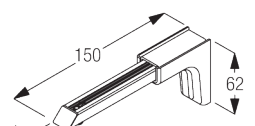

SG 10136
 Bracket

SG 10137
 Bracket

SG 10395
 Pan head screw M4x6

SG 10492
 Pan head screw M4x8

SG 11200
 Smart Fix 60 mm

SG 11201
 Smart Fix 80 mm

SG 11202
 Smart Fix 100 mm

SG 11203
 Smart Fix 120 mm

SG 11204
 Smart Fix 150 mm

SG 11210
 Square Smart Fix 60 mm

SG 11211
 Square Smart Fix 80 mm

SG 11212
 Square Smart Fix 100 mm

SG 11213
 Square Smart Fix 120 mm

SG 11214
 Square Smart Fix 150 mm

SG 11154
 Universal Smart Fix 120 mm

SG 11155
 Universal Smart Fix 150 mm

SG 11156

Universal Smart Fix 200 mm

D. RECESS FITTING

Recess profiles
SG 10172 - SG 10175

One wedge SG 10157 per fixing point.
For detailed recess fitting, visit the Silent Gliss website.