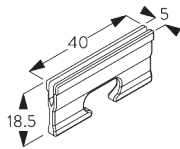

SG 11204
 Smart Fix 150 mm

SG 11210
 Square Smart Fix 60 mm

SG 11211
 Square Smart Fix 80 mm

SG 11212
 Square Smart Fix 100 mm

SG 11213
 Square Smart Fix 120 mm

SG 11214
 Square Smart Fix 150 mm

SG 11154
 Universal Smart Fix 120 mm

SG 11155
 Universal Smart Fix 150 mm

SG 11156

Universal Smart Fix 200 mm

D. RECESS FITTING

Recess profiles
SG 10172 - SG 10175

One wedge SG 10157 per fixing point.
For detailed recess fitting, visit the Silent Gliss website.