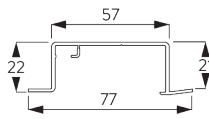

4 m

Max. 2 kg per m

B. PROFILE

Profile information

SG 10122
Profile 2-channel

SG 10123
Profile 3-channel

SG 10124
Profile 4-channel

SG 10125
Profile 5-channel

SG 10172
Recess profile 2-channel

SG 10173
Recess profile 3-channel

SG 10174
Recess profile 4-channel

SG 10175
Recess profile 5-channel

SG 2006
Bottom bar 28x3 mm

SG 10230
Carrier alu

C. HOW TO MEASURE

A: System width
B: System height
C: Distance between floor and fabric

Dimensions of Panels

Free floating:

A: Recommended panel width: 500 - 1200

Connected:

A: Recommended panel width: 500 - 1200

B: Overlap: min. 50

D. SPECIFICATION TEXT

Silent Gliss SG 2700 Hand Operated Panel Glide System. Supplied made to measure and complete comprising profiles SG 10122 / SG 10123 / SG 10124 / SG 10125 as necessary with carriers SG 10230 with associated components and bottom weight SG 2006. Fabric panels stack right hand single / left hand single / pair / centre. Hand operated with panels unconnected / connected using draw rod SG 10430 / SG 10431 / SG 10432 / SG 10433 / SG 10434. Ceiling fixed using clamps SG 3003 / SG 3004 or brackets SG 10136 / SG 10137. Wall fix with Smart Fix brackets SG 11200-11204 / Square Smart Fix brackets SG 11210-11214 / Universal Smart Fix brackets SG 11154 -11156 with either SG 10136 or SG 10137 brackets. Recess fixed option with recess profile SG 10172 / SG 10173 / SG 10174 / SG 10175. Fabric to be chosen from Silent Gliss fabric collection, Price Group 1 / 2 / 3 / 4.