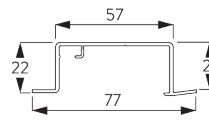

SG 11154
Universal Smart Fix 120 mm

SG 10173

Recess profile 3-channel