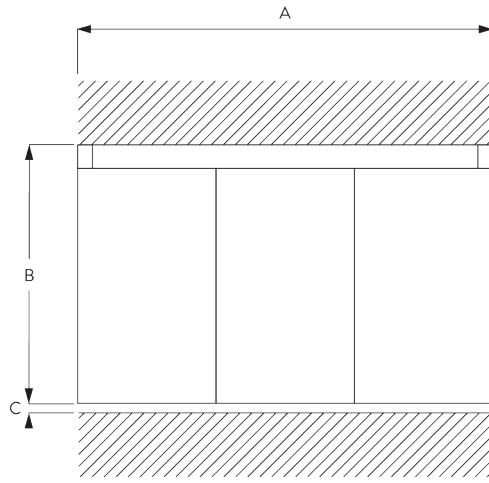

4 m

Max. 2 kg per m

B. PROFILE

Profile information

SG 10122
Profile 2-channel

SG 10123
Profile 3-channel

SG 10124
Profile 4-channel

SG 10125
Profile 5-channel

SG 10172
Recess profile 2-channel

SG 10173
Recess profile 3-channel

SG 10174
Recess profile 4-channel

SG 10175
Recess profile 5-channel

SG 2006
Bottom bar 28x3 mm

SG 10230
Carrier alu

C. HOW TO MEASURE

A: System width
B: System height
C: Distance between floor and fabric

Dimensions of Panels

Free floating:

A: Recommended panel width: 500 - 1200

Connected:

A: Recommended panel width: 500 - 1200

B: Overlap: min. 50

D. SPECIFICATION TEXT

Silent Gliss SG 2700 Hand Operated Panel Glide System. Supplied made to measure and complete comprising profiles SG 10122 / SG 10123 / SG 10124 / SG 10125 as necessary with carriers SG 10230 with associated components and bottom weight SG 2006. Fabric panels stack right hand single / left hand single / pair / centre. Hand operated with panels unconnected / connected using draw rod SG 10430 / SG 10431 / SG 10432 / SG 10433 / SG 10434. Ceiling fixed using clamps SG 3003 / SG 3004 or brackets SG 10136 / SG 10137. Wall fix with Smart Fix brackets SG 11200-11204 / Square Smart Fix brackets SG 11210-11214 / Universal Smart Fix brackets SG 11154 -11156 with either SG 10136 or SG 10137 brackets. Recess fixed option with recess profile SG 10172 / SG 10173 / SG 10174 / SG 10175. Fabric to be chosen from Silent Gliss fabric collection, Price Group 1 / 2 / 3 / 4.