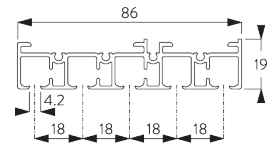

4 m

Max. 2 kg per m

B. PROFILE

Profile information

SG 10122
Profile 2-channel

SG 10123
Profile 3-channel

SG 10124
Profile 4-channel

SG 10125
Profile 5-channel

SG 10172
Recess profile 2-channel

SG 10173
Recess profile 3-channel

SG 10174
Recess profile 4-channel

SG 10175
Recess profile 5-channel

SG 2006
Bottom bar 28x3 mm

SG 10230
Carrier alu

C. HOW TO MEASURE

A: System width
B: System height
C: Distance between floor and fabric

Dimensions of Panels

Free floating:

A: Recommended panel width: 500 - 1200

Connected:

A: Recommended panel width: 500 - 1200

B: Overlap: min. 50

D. SPECIFICATION TEXT

Silent Gliss SG 2700 Hand Operated Panel Glide System. Supplied made to measure and complete comprising profiles SG 10122 / SG 10123 / SG 10124 / SG 10125 as necessary with carriers SG 10230 with associated components and bottom weight SG 2006. Fabric panels stack right hand single / left hand single / pair / centre. Hand operated with panels unconnected / connected using draw rod SG 10430 / SG 10431 / SG 10432 / SG 10433 / SG 10434. Ceiling fixed using clamps SG 3003 / SG 3004 or brackets SG 10136 / SG 10137. Wall fix with Smart Fix brackets SG 11200-11204 / Square Smart Fix brackets SG 11210-11214 / Universal Smart Fix brackets SG 11154 -11156 with either SG 10136 or SG 10137 brackets. Recess fixed option with recess profile SG 10172 / SG 10173 / SG 10174 / SG 10175. Fabric to be chosen from Silent Gliss fabric collection, Price Group 1 / 2 / 3 / 4.