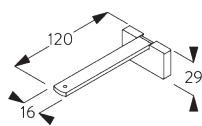

SG 10136
 Bracket

SG 10137
 Bracket

SG 10395
 Pan head screw M4x6

SG 10492
 Pan head screw M4x8

SG 11200
 Smart Fix 60 mm

SG 11201
 Smart Fix 80 mm

SG 11202
 Smart Fix 100 mm

SG 11203
 Smart Fix 120 mm

SG 11204
 Smart Fix 150 mm

SG 11210
 Square Smart Fix 60 mm

SG 11211
 Square Smart Fix 80 mm

SG 11212
 Square Smart Fix 100 mm

SG 11213
 Square Smart Fix 120 mm

SG 11214
 Square Smart Fix 150 mm

SG 11154
 Universal Smart Fix 120 mm

SG 11155
 Universal Smart Fix 150 mm

SG 11156

Universal Smart Fix 200 mm

D. RECESS FITTING

Recess profiles
SG 10172 - SG 10175

One wedge SG 10157 per fixing point.
For detailed recess fitting, visit the Silent Gliss website.