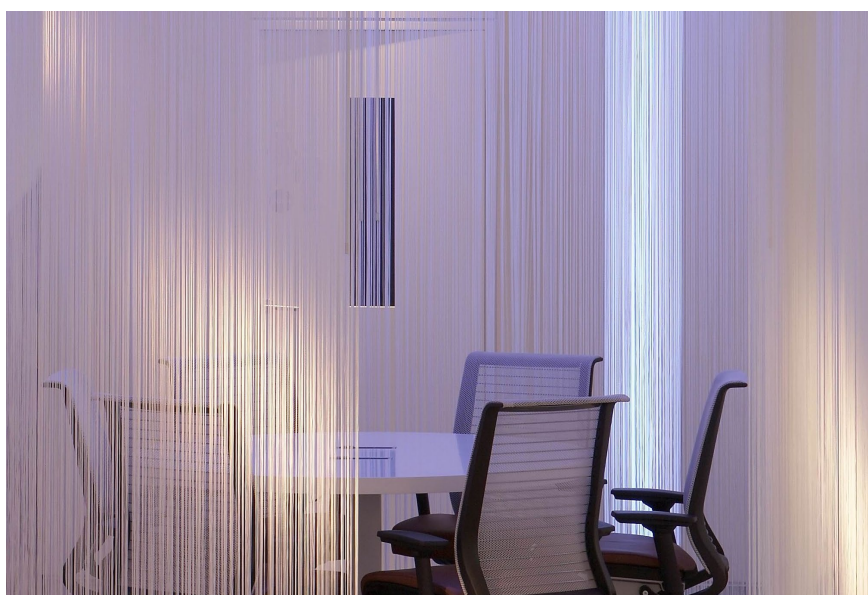

## Strands

Our Strands made of fine soft threads offer a gentle and elegant treatment for dividing spaces, drapery, decorative panels and ceiling features. Suitable for static installations or operable with manual or motorised control.

● Platinum

● Sand

● Steel

○ White

**SFSC1 Sliding Flat Strand Curtains**

**SRSC1 Sliding Ripplefold Strand Curtains**

**FSP1 Fixed Strand Panel with Velcro Heading**

**SSP1 Sliding Strand Panels**