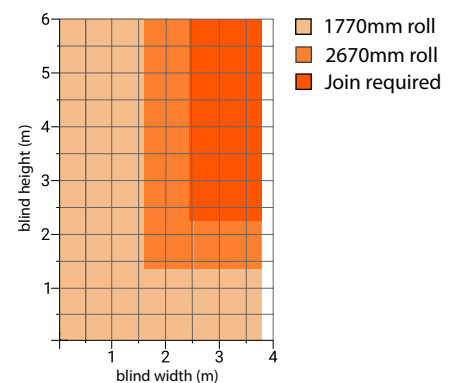

AlphaShade® 20

Roller
blinds

Panel
blinds

Product Data

Composition	PVC coated polyester with reflective silver backing
Width	1770 mm, (2670mm available in selected colours)
Thickness	0.32 mm
Weight	290 gsm
Openness factor	3%
Fire rating	BS7837, BS5867 Part 2 Type B, M1, B1 and B-s,d0
Cleaning	Soapy water or steam cleaning

Thermal Control Values

Colour	Code	Tv	Ts	Rs	As
Slate	AS2011	3%	3%	33%	64%
Grey	AS2021	3%	4%	39%	57%
Mauve	AS2031	4%	5%	42%	53%
Orange	AS2051	5%	8%	43%	49%
Lilac	AS2061	4%	7%	45%	48%
Purple	AS2071	4%	6%	40%	54%
Sky	AS2081	5%	7%	44%	49%
Jade	AS2091	5%	6%	44%	50%
Mint	AS20101	10%	12%	45%	43%
Latte	AS20111	5%	6%	44%	50%
Steel	AS20121	5%	6%	43%	51%
Lime	AS20141	6%	8%	42%	50%
Sleet	AS20151	9%	12%	47%	41%
Cream	AS20171	9%	11%	47%	42%
Yellow	AS20181	10%	12%	44%	44%
White	AS20191	13%	14%	47%	39%

Glare control Tv = % of visible light transmitted through fabric
Thermal control As = % of solar energy absorbed by fabric
Rs = % of solar energy reflected by fabric
Ts = % of solar energy transmitted through fabric

Properties

- Thermal comfort
- Visual comfort
- Easy to clean
- Tear resistance
- Long life
- Flame retardant
- Recyclable
- Through visibility
- Fabric can be joined

Size Parameters

For further information, contact us on 01252 737973 or visit www.waverley.co.uk

Visit www.waverley.co.uk for further technical information