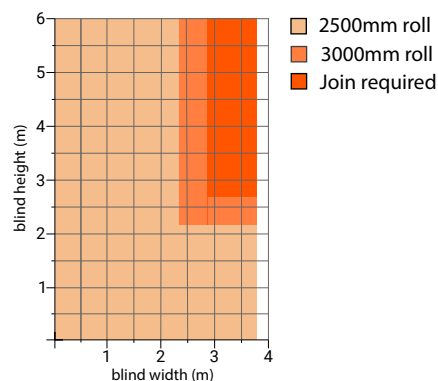

BetaScreen® 90

Product Data	1%	3%
Composition	25% Polyester, 75% PVC	
Width	3000mm	89mm, 2500mm, 3000mm
Thickness	0.57mm	0.55mm
Weight	440gsm	420gsm
Openness factor	1%	3%
Fire rating	M1, B1	
Cleaning	Soapy Water	

5% and 10% openness fabrics are also available. Please contact us for further details.

Thermal Control Values

1%						3%					
Colour	Code	Tv	Ts	Rs	As	Colour	Code	Tv	Ts	Rs	As
Charcoal	BS9011	3%	3%	5%	92%	Charcoal	BS9013	4%	5%	4%	91%
Black Ash	BS9021	3%	0%	7%	93%	Black Ash	BS9023	5%	5%	9%	86%
Black Grey	BS9031	3%	0%	12%	88%	Dark Grey	BS9033	6%	6%	15%	79%
Light Grey	BS9041	4%	8%	59%	33%	Grey	BS9043	6%	8%	32%	60%
White	BS9051	4%	9%	76%	15%	Black Grey	BS9053	7%	6%	16%	78%
						Iron Grey	BS9063	7%	8%	38%	54%
						Light Grey	BS9073	9%	11%	49%	40%
						Beige	BS9083	15%	16%	62%	22%
						White	BS9093	18%	19%	71%	10%

Glare control Tv = % of visible light transmitted through fabric
 Thermal control As = % of solar energy absorbed by fabric
 Rs = % of solar energy reflected by fabric
 Ts = % of solar energy transmitted through fabric

Properties

- Thermal comfort
- Long life
- Visual comfort
- Flame retardant
- Easy to clean
- Through visibility
- Tear resistance
- Fabric can be joined

* Available in 3200mm width

Size Parameters

For further information, contact us on 01252 737973 or visit www.waverley.co.uk