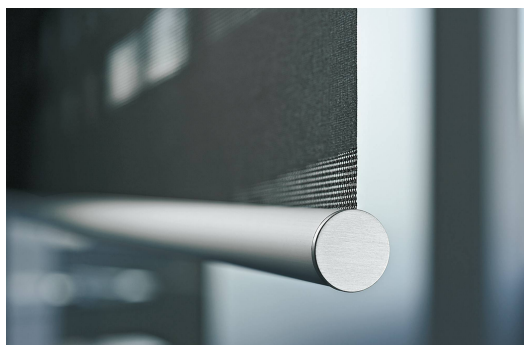

## LEVEL R

Roller blind fabric; A completely new semi-transparent textile with a modern technology inspired design. Irregular stripes run across the width of the roller blind to generate dense and semi transparent areas in the fabric. Available in four neutral colours.