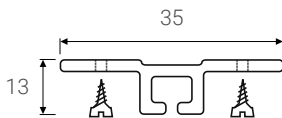

## Bead Spacing

100%

50%

Custom bead spacing options available

## Tracks

**ST1**

4.8 and 6.3 beads

15cm  
min. radius

**DT1**

4.8 and 6.3 beads

62cm  
min. radius

**WT1**