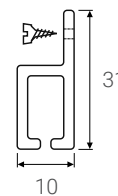

WT1

4.8 and 6.3 beads

21cm
min. radius