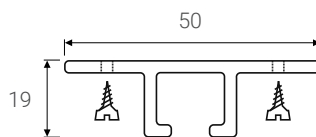

## Tracks

**ST1**

4.8 and 6.3 beads

15cm  
min. radius

**DT1**

4.8 and 6.3 beads

62cm  
min. radius

**WT1**

4.8 and 6.3 beads

21cm  
min. radius

**ST2**

7.9 and 9.5 beads

15cm  
min. radius

**ST2F**

7.9 and 9.5 beads

38cm  
min. radius