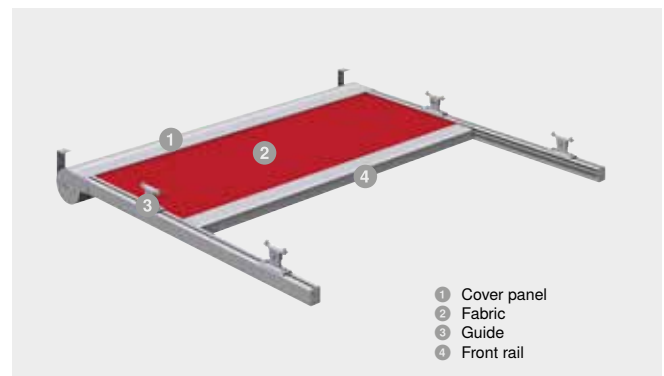

Conservatory awning Climara W10

Full shading

Der SonnenLichtManager

Enjoy the four seasons in your conservatory and always be perfectly protected thanks to your conservatory awning. The conservatory awning Climara W10 is mounted internally or under glass. Thanks to the secudrive® guide technology you will experience shading without a light gap between the awning fabric and guide rail.

Features

Max. width	6,500 mm
Max. projection	6,000 mm
Max. area	30 m ²
Drive	Motor, optional: WMS Radio motor
Colour	Powder-coated in accordance with WAREMA Colour World
Fabric	Standard/Lumera acrylic, optional Perfora acrylic, Soltis 92, Screen, Twilight Pearl
Installation	Installation under glass or internally Installation possible using brackets with different spacings

- 1 Cover panel
- 2 Fabric
- 3 Guide
- 4 Front rail

The benefits for you

- Versatile, modern sun protection in or under glass
- Shading without light gaps between awning fabric and guide rail thanks to secudrive®
- Flat and compact design

Brilliant extras

- Valance roller blind
- Integrated LED strips
- LED strip light rail
- Direction of movement "from bottom to top" also possible